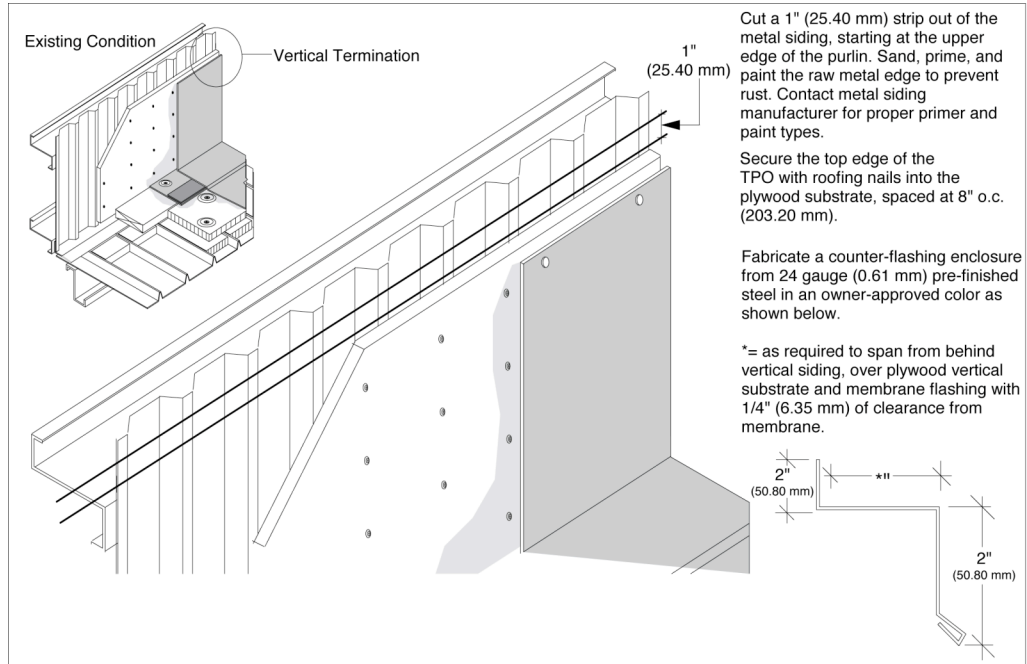

PO Box 6256
 Mobile AL, 36606
 1-800-771-6643

APPLICATION DETAILS

TPO Metal Recover Fully Adhered Systems

Metal Roof to Metal Siding - Vertical Termination and Counter-Flashing

TPO Metal Roof Recover Systems