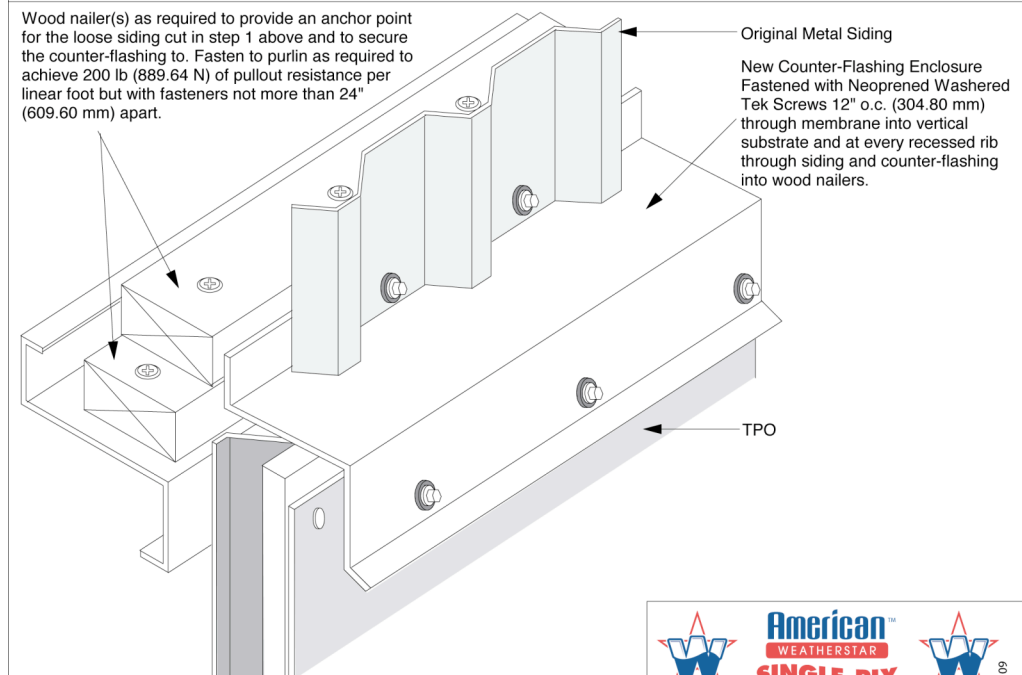

PO Box 6256
 Mobile AL, 36606
 1-800-771-6643

APPLICATION DETAILS

TPO Metal Recover Fully Adhered Systems

Metal Roof to Metal Siding - Vertical Termination and Counter-Flashing

TPO Metal Roof Recover Systems